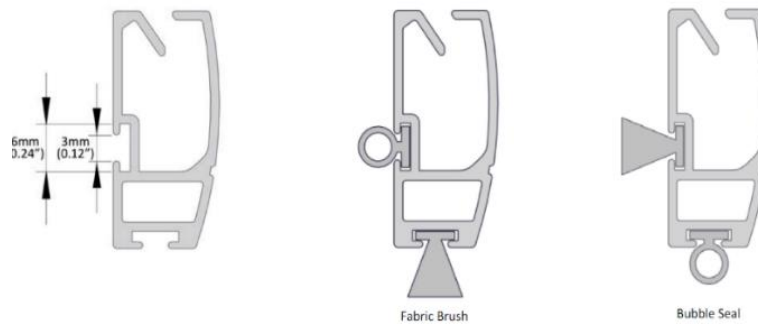

Roller Blind Components

Description	SKU	Unit	Pack Size	Price	Image
D30 Silent Aluminium Bottom Rail Clear Anodised Pure White Black Bone Dune	022200 022201 022202 022203 022204	Lgth Lgth Lgth Lgth Lgth	10 Lgth 10 Lgth 10 Lgth 10 Lgth 10 Lgth		
D30 Silent Bottom Rail End Cap LH & RH in D30 Bottom Rail Colours	022205	Pair	50 pr		
Bubble Seal Small 5mm	022206	Roll	100 lm		
Fabric Brush T-Slot Fit 5mm 7mm	022207 022208	Roll Roll	500 lm 350 lm		
15mm ACM Flat Spline With Double sided Tape on One Side	022209	Roll	75 lm		
WWD 15mm Spline With Double Sided Tape on One Side	022075	Roll	100 lm		
D30 Fabric Tool LH & RH LH & RH Pair to assist blind assembly	022210	Pair	1 Pair		

- Slot incorporated for new Bubble seal or existing fabric brush seals on rear or bottom of weight bar.